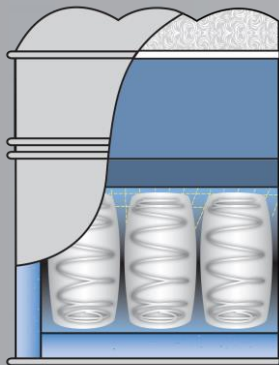

Sleepyhead

COMFORT

for YOU

MEDIUM

Touch

- Premium knit fabrics - Woven with Silverline and Bamboo fibers which provide natural anti-bacterial + anti-fungal.
- Nuvole- Pure comfort fiber for a drier healthier night sleep
- Dream Foam for environmentally conscious comfort.
- Luxury Pillow top sleep surface

Feel

- High quality firm and medium density flat microcell foam comfort layers.
- All Sleepyhead comfort layers have laminated construction – This reduces movement, friction and wear.

Edge

- Structure Rex high density foam box edge support maximize the sleeping surface

Support

- Comfort for you 5 Zone pocket spring system, individual zones cradle to the bodies contours providing natural spinal alignment while minimizing the effects of partner disturbance.